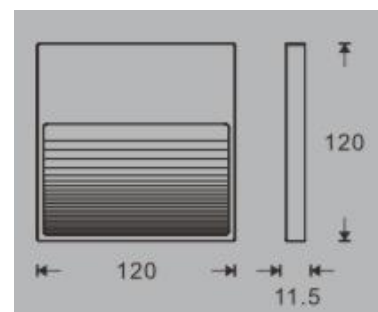

SL273
D.82 H.48mm

SL274
L.86 W.86 H.50.5mm

Remarks:

- 10% +/- tolerance: wattage, CCT, lumen output.
- Photos, description & details are subject to change without previous notice.

LED Stair Wall Light SL275

- 2W recessed LED stair & wall light
- LEDs available in 2700K / 3000K / 4000K / 5000K
- Integrated LED driver
- CRI>80
- Die-cast aluminum body
- 120V/240V
- IP65
- Approx. 85lm
- PF0.5
- In white, black or grey color
- Dimensions: L225xW85xH28mm

Remarks:

- 10% +/- tolerance: wattage, CCT, lumen output.
- Photos, description & details are subject to change without previous notice.

LED Stair Wall Light SL276

- 2W recessed LED stair & wall light
- LEDs available in 2700K / 3000K / 4000K / 5000K
- Also available in red, yellow, blue or green light color
- Integrated LED driver
- CRI>80
- Die-cast aluminum body
- 120V-240V
- IP65
- Approx. 80lm
- PF0.5
- In white or black color
- Dimensions: L80xW11.5xH120mm

Remarks:

- 10% +/- tolerance: wattage, CCT, lumen output.
- Photos, description & details are subject to change without previous notice.

LED Stair Wall Light

SL277

- 3W recessed LED stair & wall light
- LEDs available in 2700K / 3000K / 4000K / 5000K
- Also available in red, yellow, blue or green light color
- Integrated LED driver
- CRI>80
- Die-cast aluminum body
- 120V-240V
- IP65
- Approx. 120lm
- PF0.5
- In white or black color
- Dimensions: L120xW11.5xH120mm