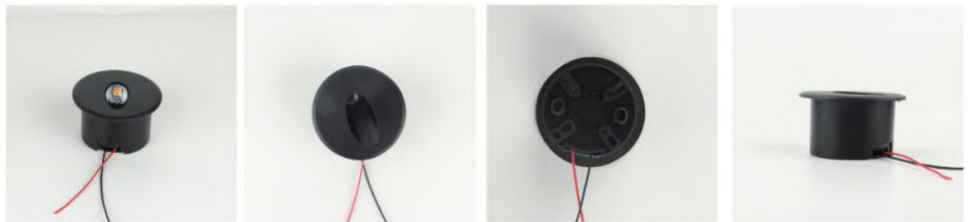

SL273
D.82 H.48mm