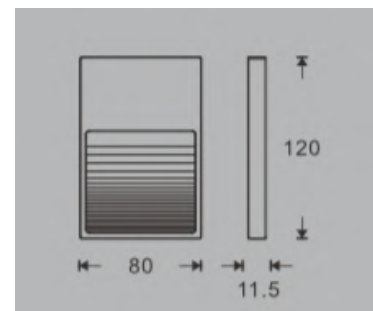

SL273
D.82 H.48mm

SL274
L.86 W.86 H.50.5mm

Remarks:

- 10% +/- tolerance: wattage, CCT, lumen output.
- Photos, description & details are subject to change without previous notice.

LED Stair Wall Light SL275

- 2W recessed LED stair & wall light
- LEDs available in 2700K / 3000K / 4000K / 5000K
- Integrated LED driver
- CRI>80
- Die-cast aluminum body
- 120V/240V
- IP65
- Approx. 85lm
- PF0.5
- In white, black or grey color
- Dimensions: L225xW85xH28mm

Remarks:

- 10% +/- tolerance: wattage, CCT, lumen output.
- Photos, description & details are subject to change without previous notice.

LED Stair Wall Light SL276

- 2W recessed LED stair & wall light
- LEDs available in 2700K / 3000K / 4000K / 5000K
- Also available in red, yellow, blue or green light color
- Integrated LED driver
- CRI>80
- Die-cast aluminum body
- 120V-240V
- IP65
- Approx. 80lm
- PF0.5
- In white or black color
- Dimensions: L80xW11.5xH120mm