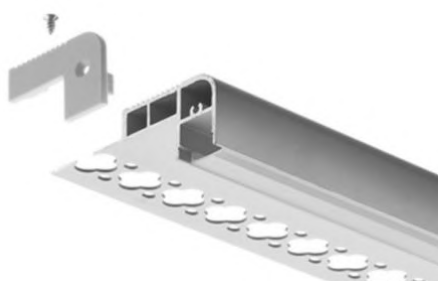

Aluminum Profile

Product Features:

- Complete series for various application areas
- Acting as metal heat sink, dust proof housing, linear light design with diffusion
- Compact, slim & easy to install
- Combined with LED strips to create a soft glow and comfortable environment
- Customized design also available upon request
- Anodized aluminum 6063 material
- Silver, black & white color
- Regular PC diffuser, milky, transparent, black & PMMA covers
- Up to 3m length
- With 2 pcs end cap (1 with & 1 without hole) & 2 pcs clip/screws/suspension wires

Regular Recessed

Width*Height: 25*8mm, 25*15.3mm, 30.5*12.8mm, 36*28mm,
56.2*35mm, 29.5*14mm

Match strips: 8/10/12/15/20/25mm

Cover: Regular PC diffuser (milky, transparent, black)

Corner Mount

Width*Height: 16*16mm, 18.4*18.4mm, 30*30mm, 36.1*18.5mm

In-ground

Width*Height: 27.1*11mm, 16*12.6mm, 21.3*26mm

Match strips: 8/10/12mm

Cover: Regular PC diffuser (milky, transparent, black)

Stair

Width*Height: 65*27.5mm

Match strips: 8/10/12mm

Cover: Regular PC diffuser (milky, transparent, black)

Wall Washer

Width*Height: 68*14mm, 85*42mm, 48.5*42mm, 48.5*17mm,
43.5*17.7mm
Match strips: 8/10mm
Cover: Regular PC diffuser (milky, transparent, black)

Decorative

Width*Height: 46*26mm, 53*23mm, 56*15mm, 64*15mm,
42.5*18.5mm
Match strips: 8/10/12mm
Cover: Regular PC diffuser (milky, transparent, black)