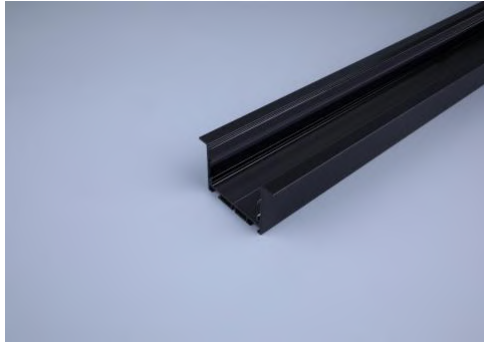

Aluminum Colors