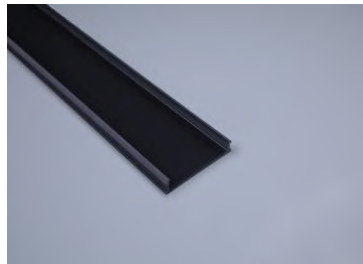

PC Diffusion Covers

Cautions:

- Please read the contents on the box and label carefully before installation.
- Check if the specification e.g. voltage, current etc meet the requirements.
- Power must be cut off before installation, replacement and cleaning.