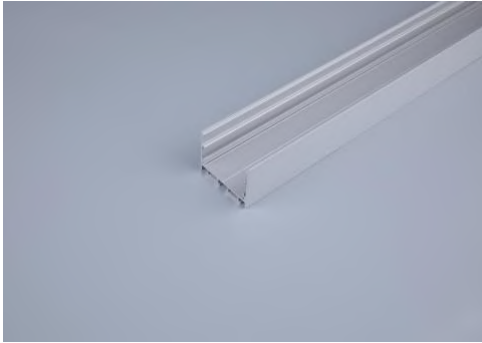

Aluminum Colors