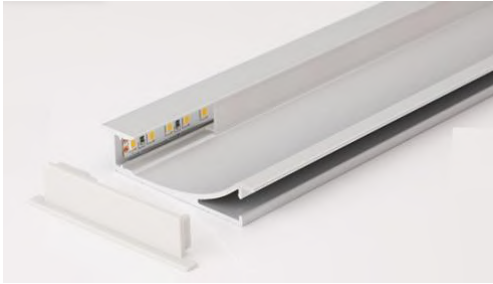

Aluminum Profile

Product Features:

- Complete series for various application areas
- Acting as metal heat sink, dust proof housing, linear light design with diffusion
- Compact, slim & easy to install
- Combined with LED strips to create a soft glow and comfortable environment
- Customized design also available upon request
- Anodized aluminum 6063 material
- Silver, black & white color
- Regular PC diffuser, milky, transparent, black & PMMA covers
- Up to 3m length
- With 2 pcs end cap (1 with & 1 without hole) & 2 pcs clip/screws/suspension wires

In-ground

Width*Height: 27.1*11mm, 16*12.6mm, 21.3*26mm

Match strips: 8/10/12mm

Cover: Regular PC diffuser (milky, transparent, black)

Stair

Width*Height: 65*27.5mm

Match strips: 8/10/12mm

Cover: Regular PC diffuser (milky, transparent, black)

Wall Washer

Width*Height: 68*14mm, 85*42mm, 48.5*42mm, 48.5*17mm,
43.5*17.7mm
Match strips: 8/10mm
Cover: Regular PC diffuser (milky, transparent, black)

Decorative

Width*Height: 46*26mm, 53*23mm, 56*15mm, 64*15mm,
42.5*18.5mm
Match strips: 8/10/12mm
Cover: Regular PC diffuser (milky, transparent, black)